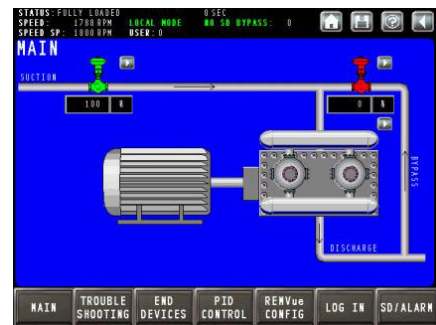

# REMVUE™ ELECTRIC

Emission Compliance | Engineered Solution | Easy Deployment

REMVue® Electric brings compressor control and process electrification into a single solution. Save time and effort during install, commissioning, and maintenance without needing to run between the electrical and compressor buildings. Access, configure, and troubleshoot your electric compression asset from one place, even remotely.

## COMPRESSOR CONTROL

### Complete Visibility

Eliminate guess work with an all in one system which provides complete visibility of the compressor, VFD, and motor all on a single HMI.

Overall unit overview screen

VFD overview screen